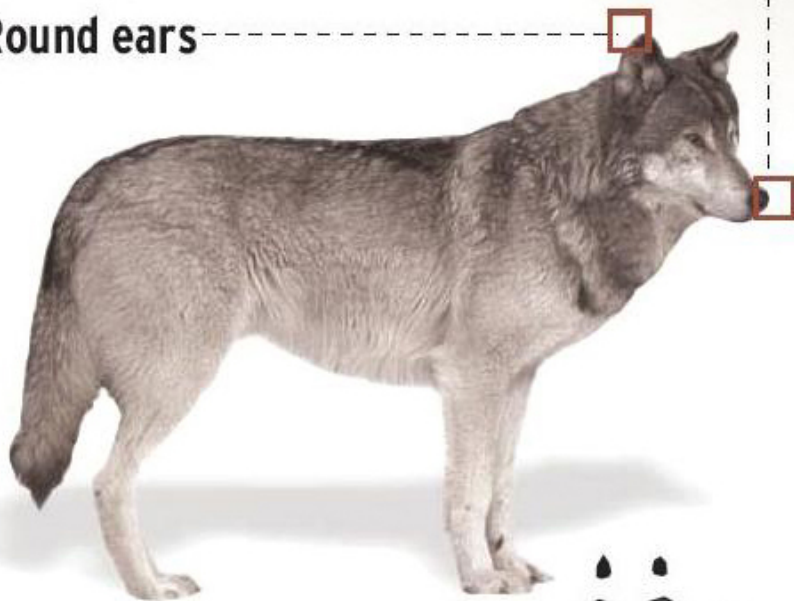

# How to recognize a gray wolf

## GRAY WOLF

**Color:** light gray to black

**Dimensions:** 2.5 feet tall, 5-6 feet long

**Broad snout**

**Round ears**

**80-120 pounds**

**Paw size: 4" x 5"**

## COYOTE

**Color:** light gray/brown

**Dimensions:** 1.5 feet tall, 4 feet long

**Tall pointed ears**

**Narrow snout**

**20-50 pounds**

**Paw size: 2" x 2.5"**

Wolves are protected by federal law under the Endangered Species Act.