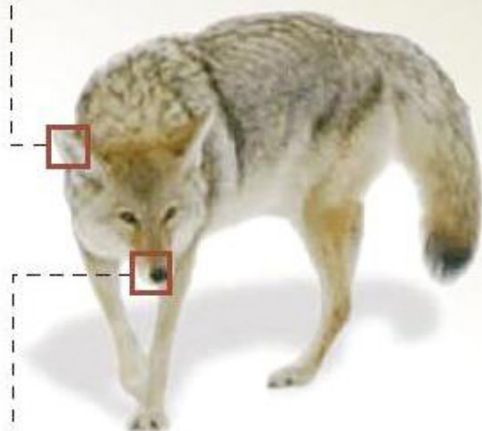

# How to recognize a gray wolf

## GRAY WOLF

**Color:** light gray to black

**Dimensions:** 2.5 feet tall, 5-6 feet long

**Broad snout**

**Round ears**

**80-120 pounds**

**Paw size: 4" x 5"**

## COYOTE

**Color:** light gray/brown

**Dimensions:** 1.5 feet tall, 4 feet long

**Tall pointed ears**

**Narrow snout**

**20-50 pounds**

**Paw size: 2" x 2.5"**

Wolves are protected by federal law under the Endangered Species Act.